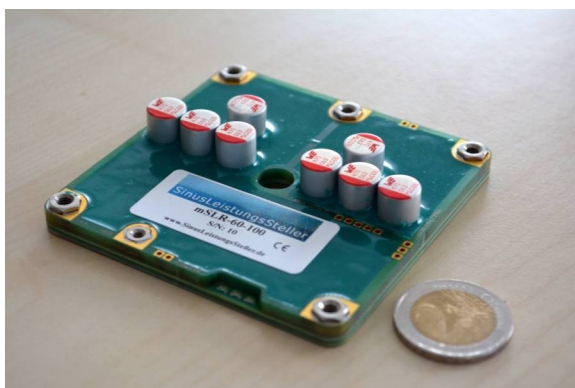

Overview of all available SLR versions and variants

mSLR-36-16

[Manual mSLR-36-16](#)

mSLR-36-55

[Manual mSLR-36-55](#)

mSLR-60-100

[Manual mSLR-60-100](#)

SLRi-60-240

[Manual SLRi-60-240](#)

... more models in preparation!
For higher volume ask for a customized version!

Overview of all available SLS versions and variants

cSLSi-24-75-(WK) cSLSi-60-70-(WK)
cSLSi-24-110-(WK) cSLSi-60-100-(WK)